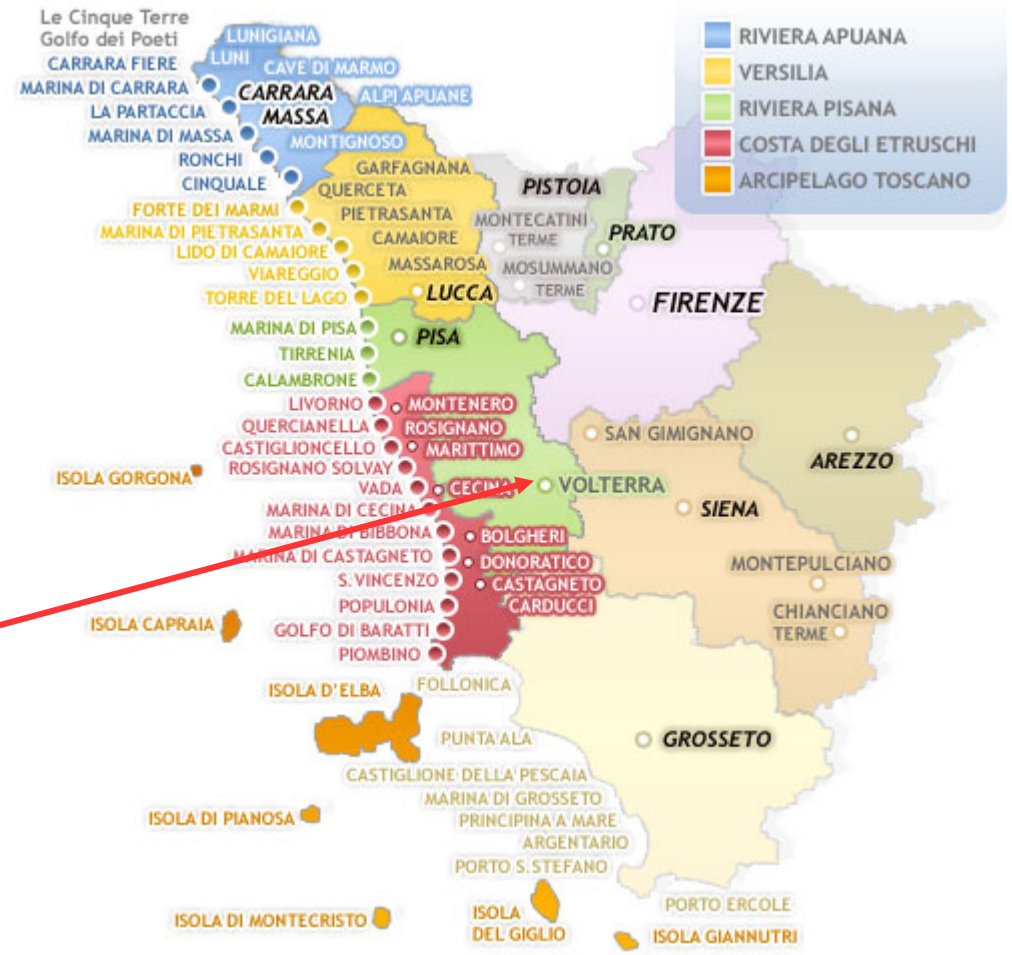

Regione Toscana

Complex “Former Psychiatric Hospital– Padiglione Tanzi”: Municipality of Volterra (Pisa)

Map of Tuscany with location of Volterra (Pisa)

PRINCIPALI DISTANZE:

Roma 282 km
Milano 347 km
Firenze 79km

DISTANZE AEROPORTI:

Firenze 100 km
Pisa 63 km
Bologna 188 km

Regione Toscana

THE REGION'S MAIN ATTRACTIONS

LOCATION

ORTHOPHOTOGRAPH "FORMER PSYCHIATRIC HOSPITAL – PADIGLIONE TANZI"

GENERAL DESCRIPTION OF INVESTMENT OPPORTUNITIES IN VOLTERRA

MAIN FEATURES

- PROPERTY: ASL Toscana NORTH WEST (Ex ASL 5 of Pisa)
- PROPERTY INTENDED FOR SALE: by public auction
- BUILDING: in poor condition
- TOTAL GROSS AREA :. 2,357 sqm
- APPURTENANT UNCOVERED AREA: 4,632 sqm
- N. FLOORS: four floors above the ground
- INTENDED USE: area for services and facilities for public use – similar areas (see nta)
- COMPLEX: not bound under Italian Legislative Decree 42/2004

- The property is located in a rural area in the south of Volterra, around 4km from the historic centre, and can be reached via the regional road n.68. The area is characterised by the typical appearance of the Tuscan countryside and offers a spectacular view.
- Is a large building, consisting of three floors above the ground and characterised by an arch-shaped layout, equipped with a large surrounding uncovered area. It has a reinforced cement structure, brick infills, reinforced clay floors and the roof is pavilion-type.
- The 3 levels are joined by a monumental stairwell located in the central part where the main entrances to the building are located.