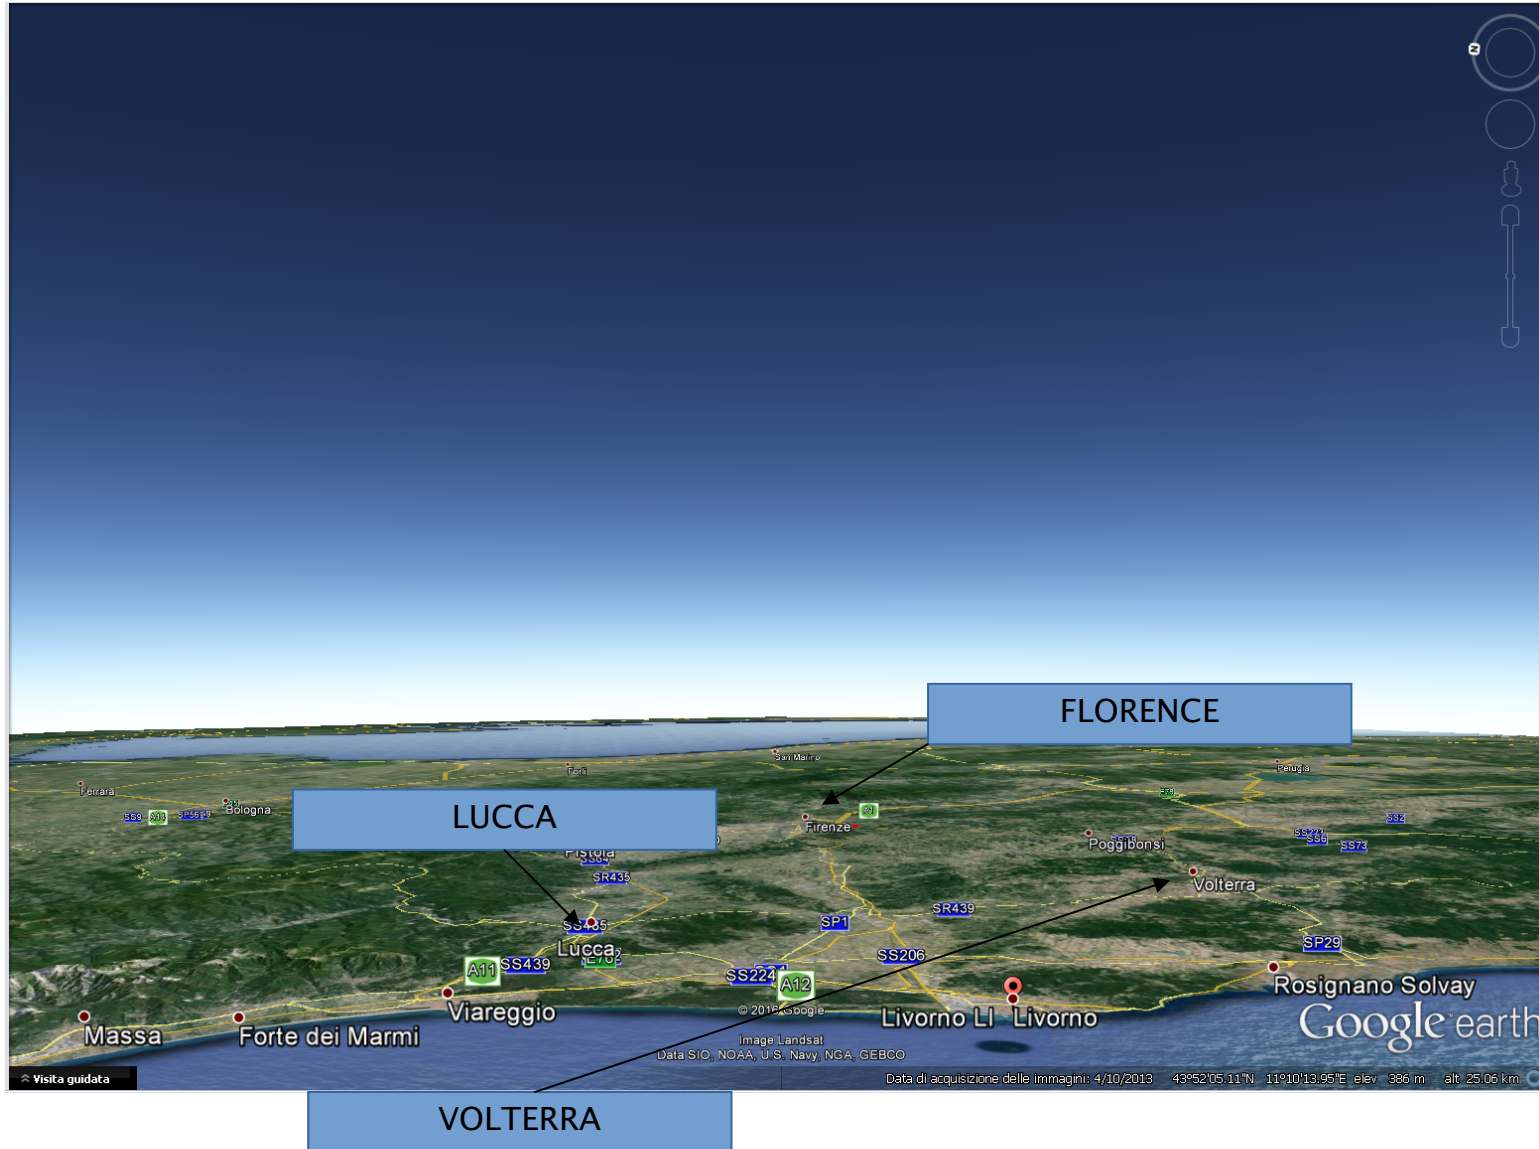

Regione Toscana

Complex “Former Psychiatric Hospital– Padiglione Tanzi”: Municipality of Volterra (Pisa)

Map of Tuscany with location of Volterra (Pisa)

PRINCIPALI DISTANZE:

Roma 282 km
Milano 347 km
Firenze 79km

DISTANZE AEROPORTI:

Firenze 100 km
Pisa 63 km
Bologna 188 km

Regione Toscana

THE REGION'S MAIN ATTRACTIONS

LOCATION

ORTHOPHOTOGRAPH "FORMER PSYCHIATRIC HOSPITAL – PADIGLIONE TANZI"

GENERAL DESCRIPTION OF INVESTMENT OPPORTUNITIES IN VOLTERRA

MAIN FEATURES

- PROPERTY: ASL Toscana NORTH WEST (Ex ASL 5 of Pisa)
- PROPERTY INTENDED FOR SALE: by public auction
- BUILDING: in poor condition
- TOTAL GROSS AREA :. 2,357 sqm
- APPURTENANT UNCOVERED AREA: 4,632 sqm
- N. FLOORS: four floors above the ground
- INTENDED USE: area for services and facilities for public use – similar areas (see nta)
- COMPLEX: not bound under Italian Legislative Decree 42/2004

- The property is located in a rural area in the south of Volterra, around 4km from the historic centre, and can be reached via the regional road n.68. The area is characterised by the typical appearance of the Tuscan countryside and offers a spectacular view.
- Is a large building, consisting of three floors above the ground and characterised by an arch-shaped layout, equipped with a large surrounding uncovered area. It has a reinforced cement structure, brick infills, reinforced clay floors and the roof is pavilion-type.
- The 3 levels are joined by a monumental stairwell located in the central part where the main entrances to the building are located.