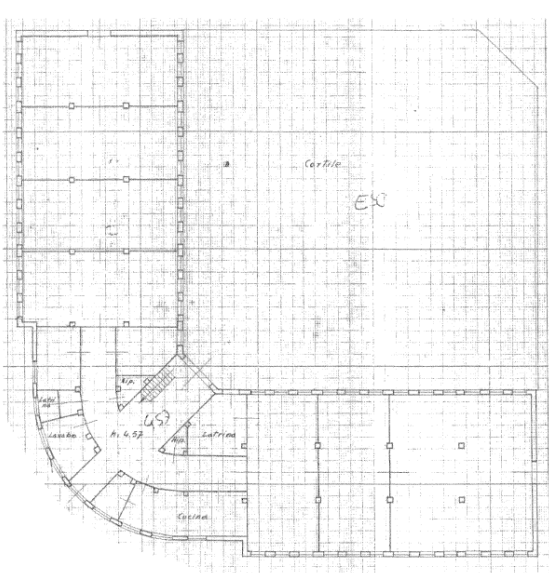

PLANIMETRIC REPRESENTATION

ELABORATI GRAFICI
Pianimetria catastale Fig. 175 p. 36 - piano terra

ALLEGATO	Scale
N° 4.1	data 07.12.11