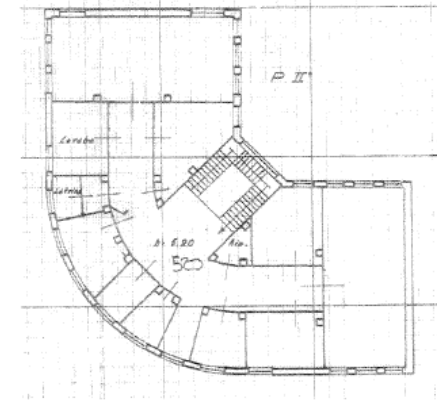

MAIN FEATURES

- PROPERTY: ASL Toscana NORTH WEST (Ex ASL 5 of Pisa)
- PROPERTY INTENDED FOR SALE: by public auction
- BUILDING: in poor condition
- TOTAL GROSS AREA :. 2,357 sqm
- APPURTENANT UNCOVERED AREA: 4,632 sqm
- N. FLOORS: four floors above the ground
- INTENDED USE: area for services and facilities for public use – similar areas (see nta)
- COMPLEX: not bound under Italian Legislative Decree 42/2004

Regione Toscana

CADASTRAL IDENTIFICATION

PLANIMETRIC REPRESENTATION

ELABORATI GRAFICI
Pianimetria catastale Fig. 175 p. 36 - piano terra

ALLEGATO	Scale
N° 4.1	data 07.12.11

ELABORATI GRAFICI
Pianimetria catastale Fig. 175 p. 36 - piano primo

ALLEGATO	Scale
N° 4.2	data 07.12.11

ELABORATI GRAFICI
Pianimetria catastale Fig. 175 p. 36 - piano secondo

ALLEGATO	Scale
N° 4.3	data 07.12.11

SUMMARY DESCRIPTION

Property “Former Psychiatric Hospital– Padiglione Tanzi” Tignamica, Town of Volterra (Pisa)

- The property is located in a rural area in the south of Volterra, around 4km from the historic centre, and can be reached via the regional road n.68. The area is characterised by the typical appearance of the Tuscan countryside and offers a spectacular view.
- Is a large building, consisting of three floors above the ground and characterised by an arch-shaped layout, equipped with a large surrounding uncovered area. It has a reinforced cement structure, brick infills, reinforced clay floors and the roof is pavilion-type.
- The 3 levels are joined by a monumental stairwell located in the central part where the main entrances to the building are located.