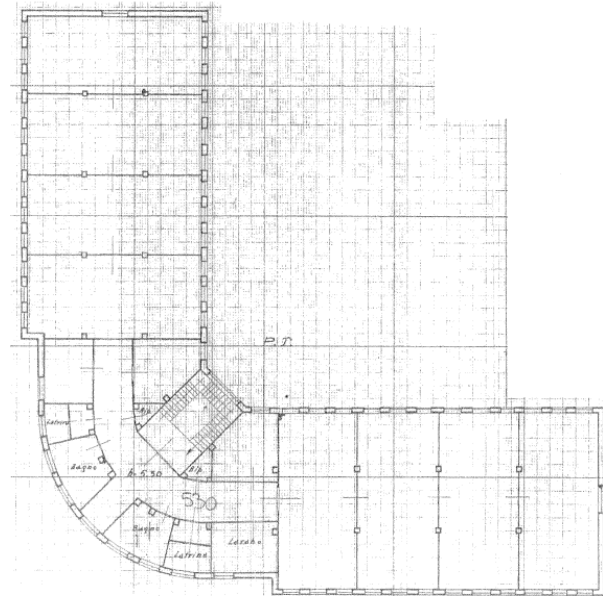

MAIN FEATURES

- PROPERTY: ASL Toscana NORTH WEST (Ex ASL 5 of Pisa)
- PROPERTY INTENDED FOR SALE: by public auction
- BUILDING: in poor condition
- TOTAL GROSS AREA :. 2,357 sqm
- APPURTENANT UNCOVERED AREA: 4,632 sqm
- N. FLOORS: four floors above the ground
- INTENDED USE: area for services and facilities for public use – similar areas (see nta)
- COMPLEX: not bound under Italian Legislative Decree 42/2004

Regione Toscana

CADASTRAL IDENTIFICATION

PLANIMETRIC REPRESENTATION

ELABORATI GRAFICI
Pianimetria catastale Fig. 175 p. 36 - piano terra

ALLEGATO	Scale
N° 4.1	data 07.12.11

ELABORATI GRAFICI
Pianimetria catastale Fig. 175 p. 36 - piano primo

ALLEGATO	Scale
N° 4.2	data 07.12.11

ELABORATI GRAFICI
Pianimetria catastale Fig. 175 p. 36 - piano secondo

ALLEGATO	Scale
N° 4.3	data 07.12.11

SUMMARY DESCRIPTION

Property “Former Psychiatric Hospital– Padiglione Tanzi” Tignamica, Town of Volterra (Pisa)

- The property is located in a rural area in the south of Volterra, around 4km from the historic centre, and can be reached via the regional road n.68. The area is characterised by the typical appearance of the Tuscan countryside and offers a spectacular view.
- Is a large building, consisting of three floors above the ground and characterised by an arch-shaped layout, equipped with a large surrounding uncovered area. It has a reinforced cement structure, brick infills, reinforced clay floors and the roof is pavilion-type.
- The 3 levels are joined by a monumental stairwell located in the central part where the main entrances to the building are located.